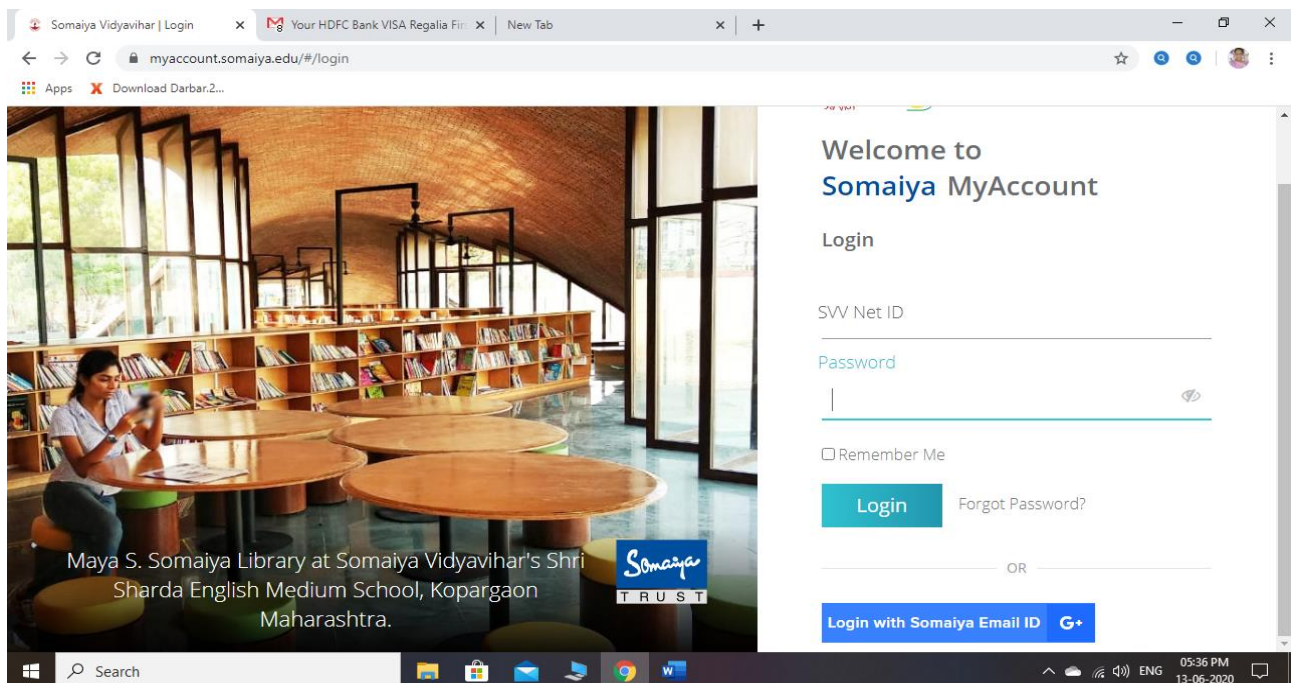

SVV NET ID QUERIES

How to get your SVVNetID?

SVVNetID will be created automatically. Your SVVNetID and password is supplied to you on your Somaiya Email ID and Personal Mobile.

Your access to specific online services is determined by your eligibility and authority.

SVVNetID account is myaccount.somaiya.edu , by logging into, members of the SVV community can manage personal information that is displayed in the SVV Database like mobile phone number, personal email id, change the password for SVV services, and reset forgot password and many more.

In other words, the moment you take admission in Somaiya you get

1)A Somaiya Email a/c

2)SVV NET ID

All login credentials(i.e username,password) for both (1) and (2) will be sent to you on your registered mobile number that you have provided during the time of admission.

***In case you don't have know how to proceed further then

follow the procedure

STEP 1: Click on any browser (i.e chrome) and type the following

myaccount.somaiya.edu

STEP 2:You will see the following screen

Step 3:Enter your login SVV NET ID username and password