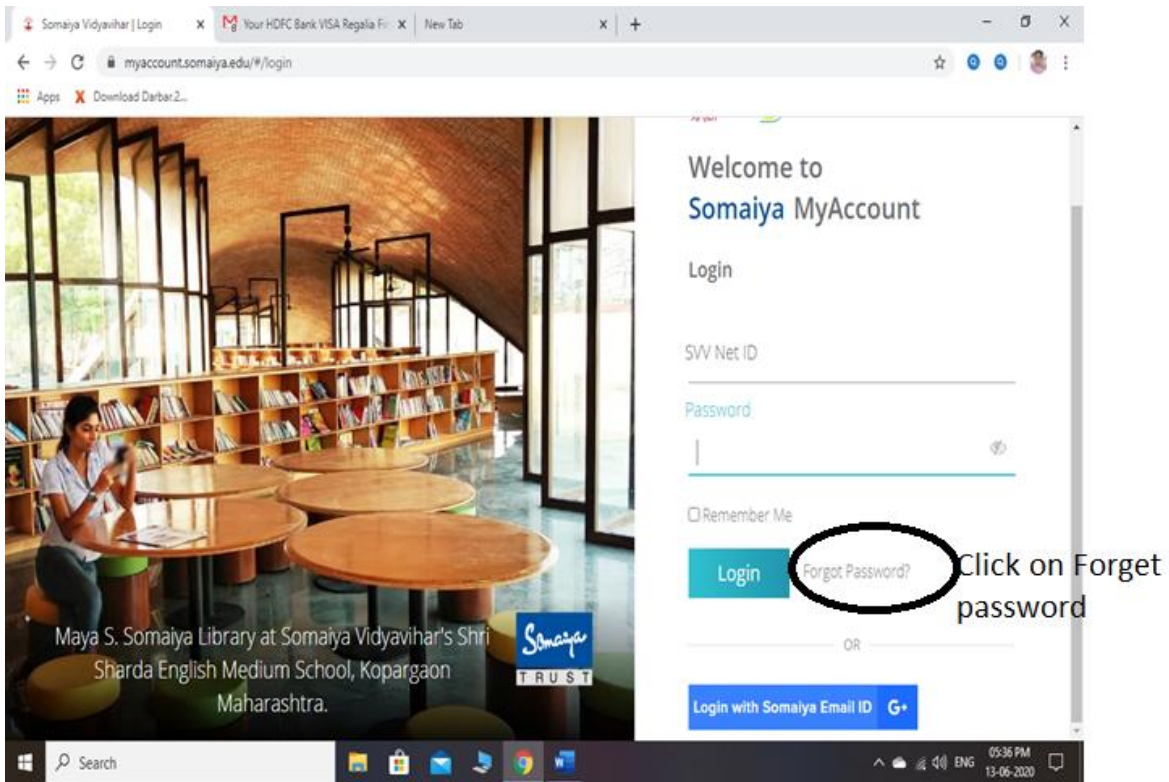

STEP 2: You will see the following screen

Step 2: Click on FORGOT PASSWORD