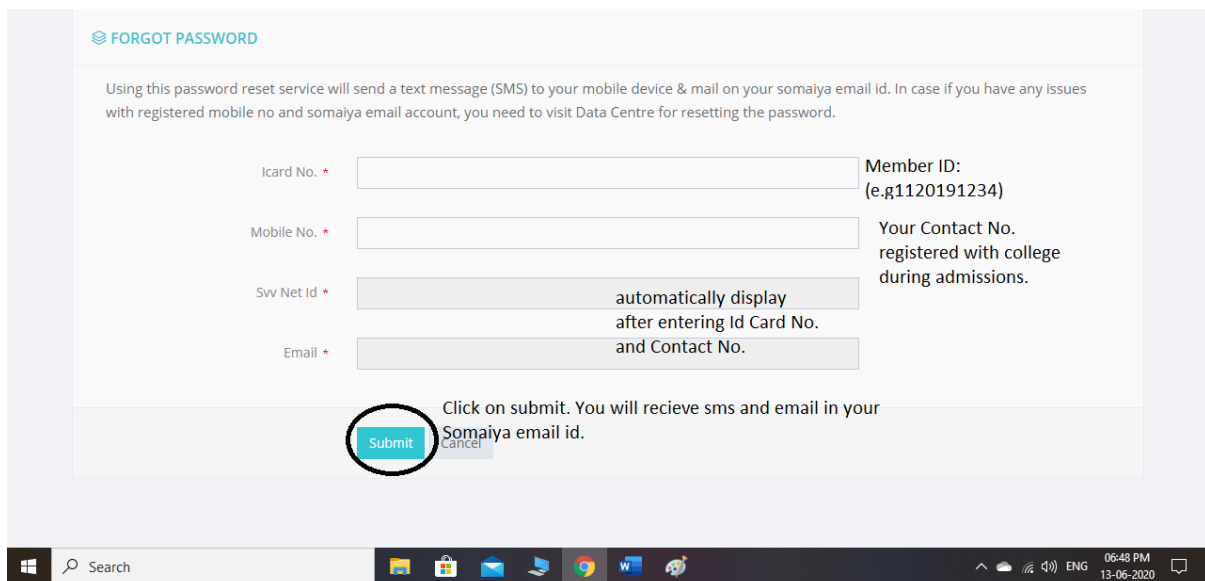

*****If you don't know your SVV NET ID then follow the instructions**

STEP 1: Click on any browser(i.e chrome) and type the following

myaccount.somaiya.edu

STEP 2: You will see the following screen

Step 2: Click on FORGOT PASSWORD