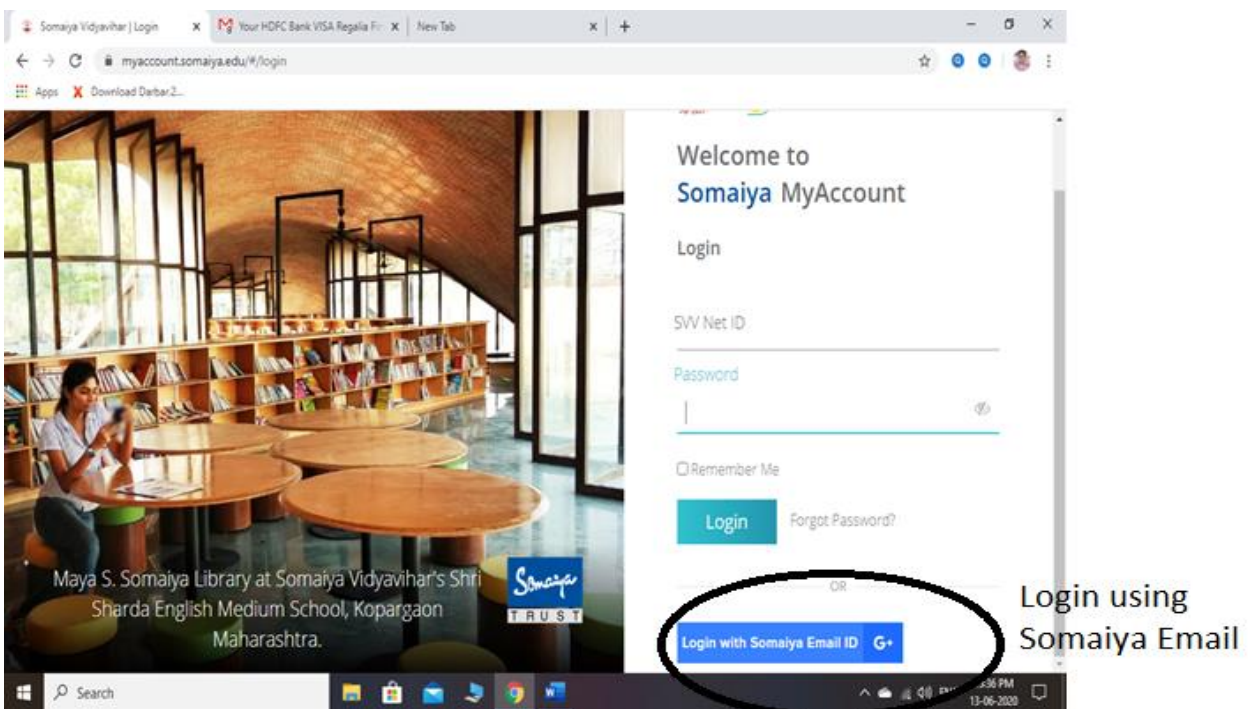

Step 3:Enter your login SVV NET ID username and password

Use your Login Credentials for Login

You can Login in two ways

a)Using your Svv Net Id and password.

b) Using your Somaiya Email Id and Password.

Step 4:By logging in you can manage personal information like mobile phone number, personal email id, change the password for SVV services, and reset forgot password and many more